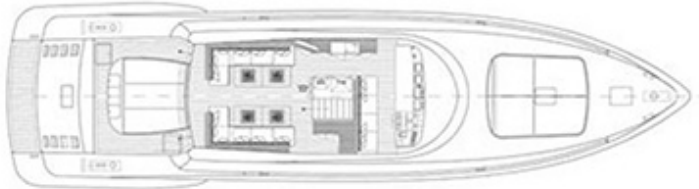

# MANGUSTA 72

L'Espresso

ANGELINO 12'

**Shipyard:** Overmarine

**Model:** Mangusta 72

**Length:** 22,23 mt

**Beam:** 5,60 mt

**Cabins:** 3 + 3 toilettes

**Guest Capacity:** 12 people

**Crew:** 2

**Engines:** 2 x 3000 HP ARNESON DRIVE

**Fuel consumption:** 400 lt/h

**Cruising Speed:** 25 knots

**Max Speed:** 35 knots