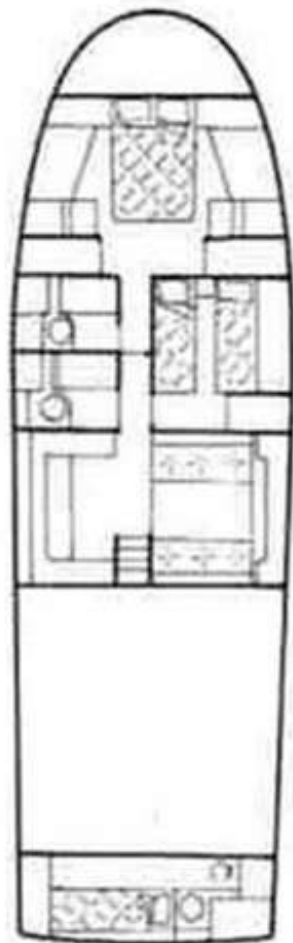

ITAMA 54

itama

POWER IS OPEN

Technical Details:

Lenght:	15,70 mt
Beam:	4,05 mt
Passenger Capacity:	12 people max 4 people overnight + crew
Accomodation:	3 + 3 toilets
Engines:	GM 2 x 950 HP
Cruising Speed:	21 knots
Max Speed:	8 knots
Equipment:	Air conditioning, Hi-Fi system, kitchen, fridge, freezer, dinette, outdoor shower.