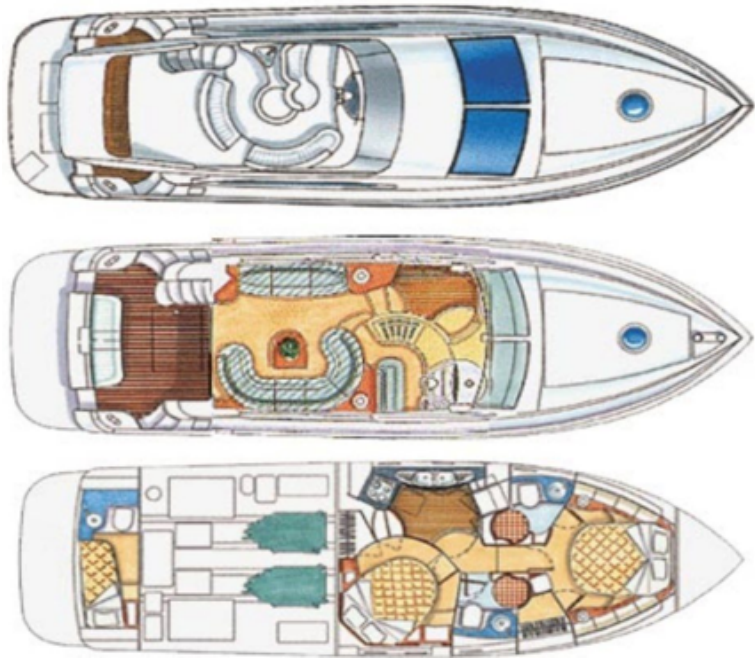

AZIMUT 46

Shipyard: Cantieri Azimut

Model: Azimut 46

Length: 14,02 mt

Beam: 4,50 mt

Cabins: 3 + 2 toilettes

Guest Capacity: 8 people

Crew: 2

Engines: 2 x 900 HP CAT

Fuel consumption: 180 lt/h

Cruising Speed: 25 knots

Max Speed: 57 knots