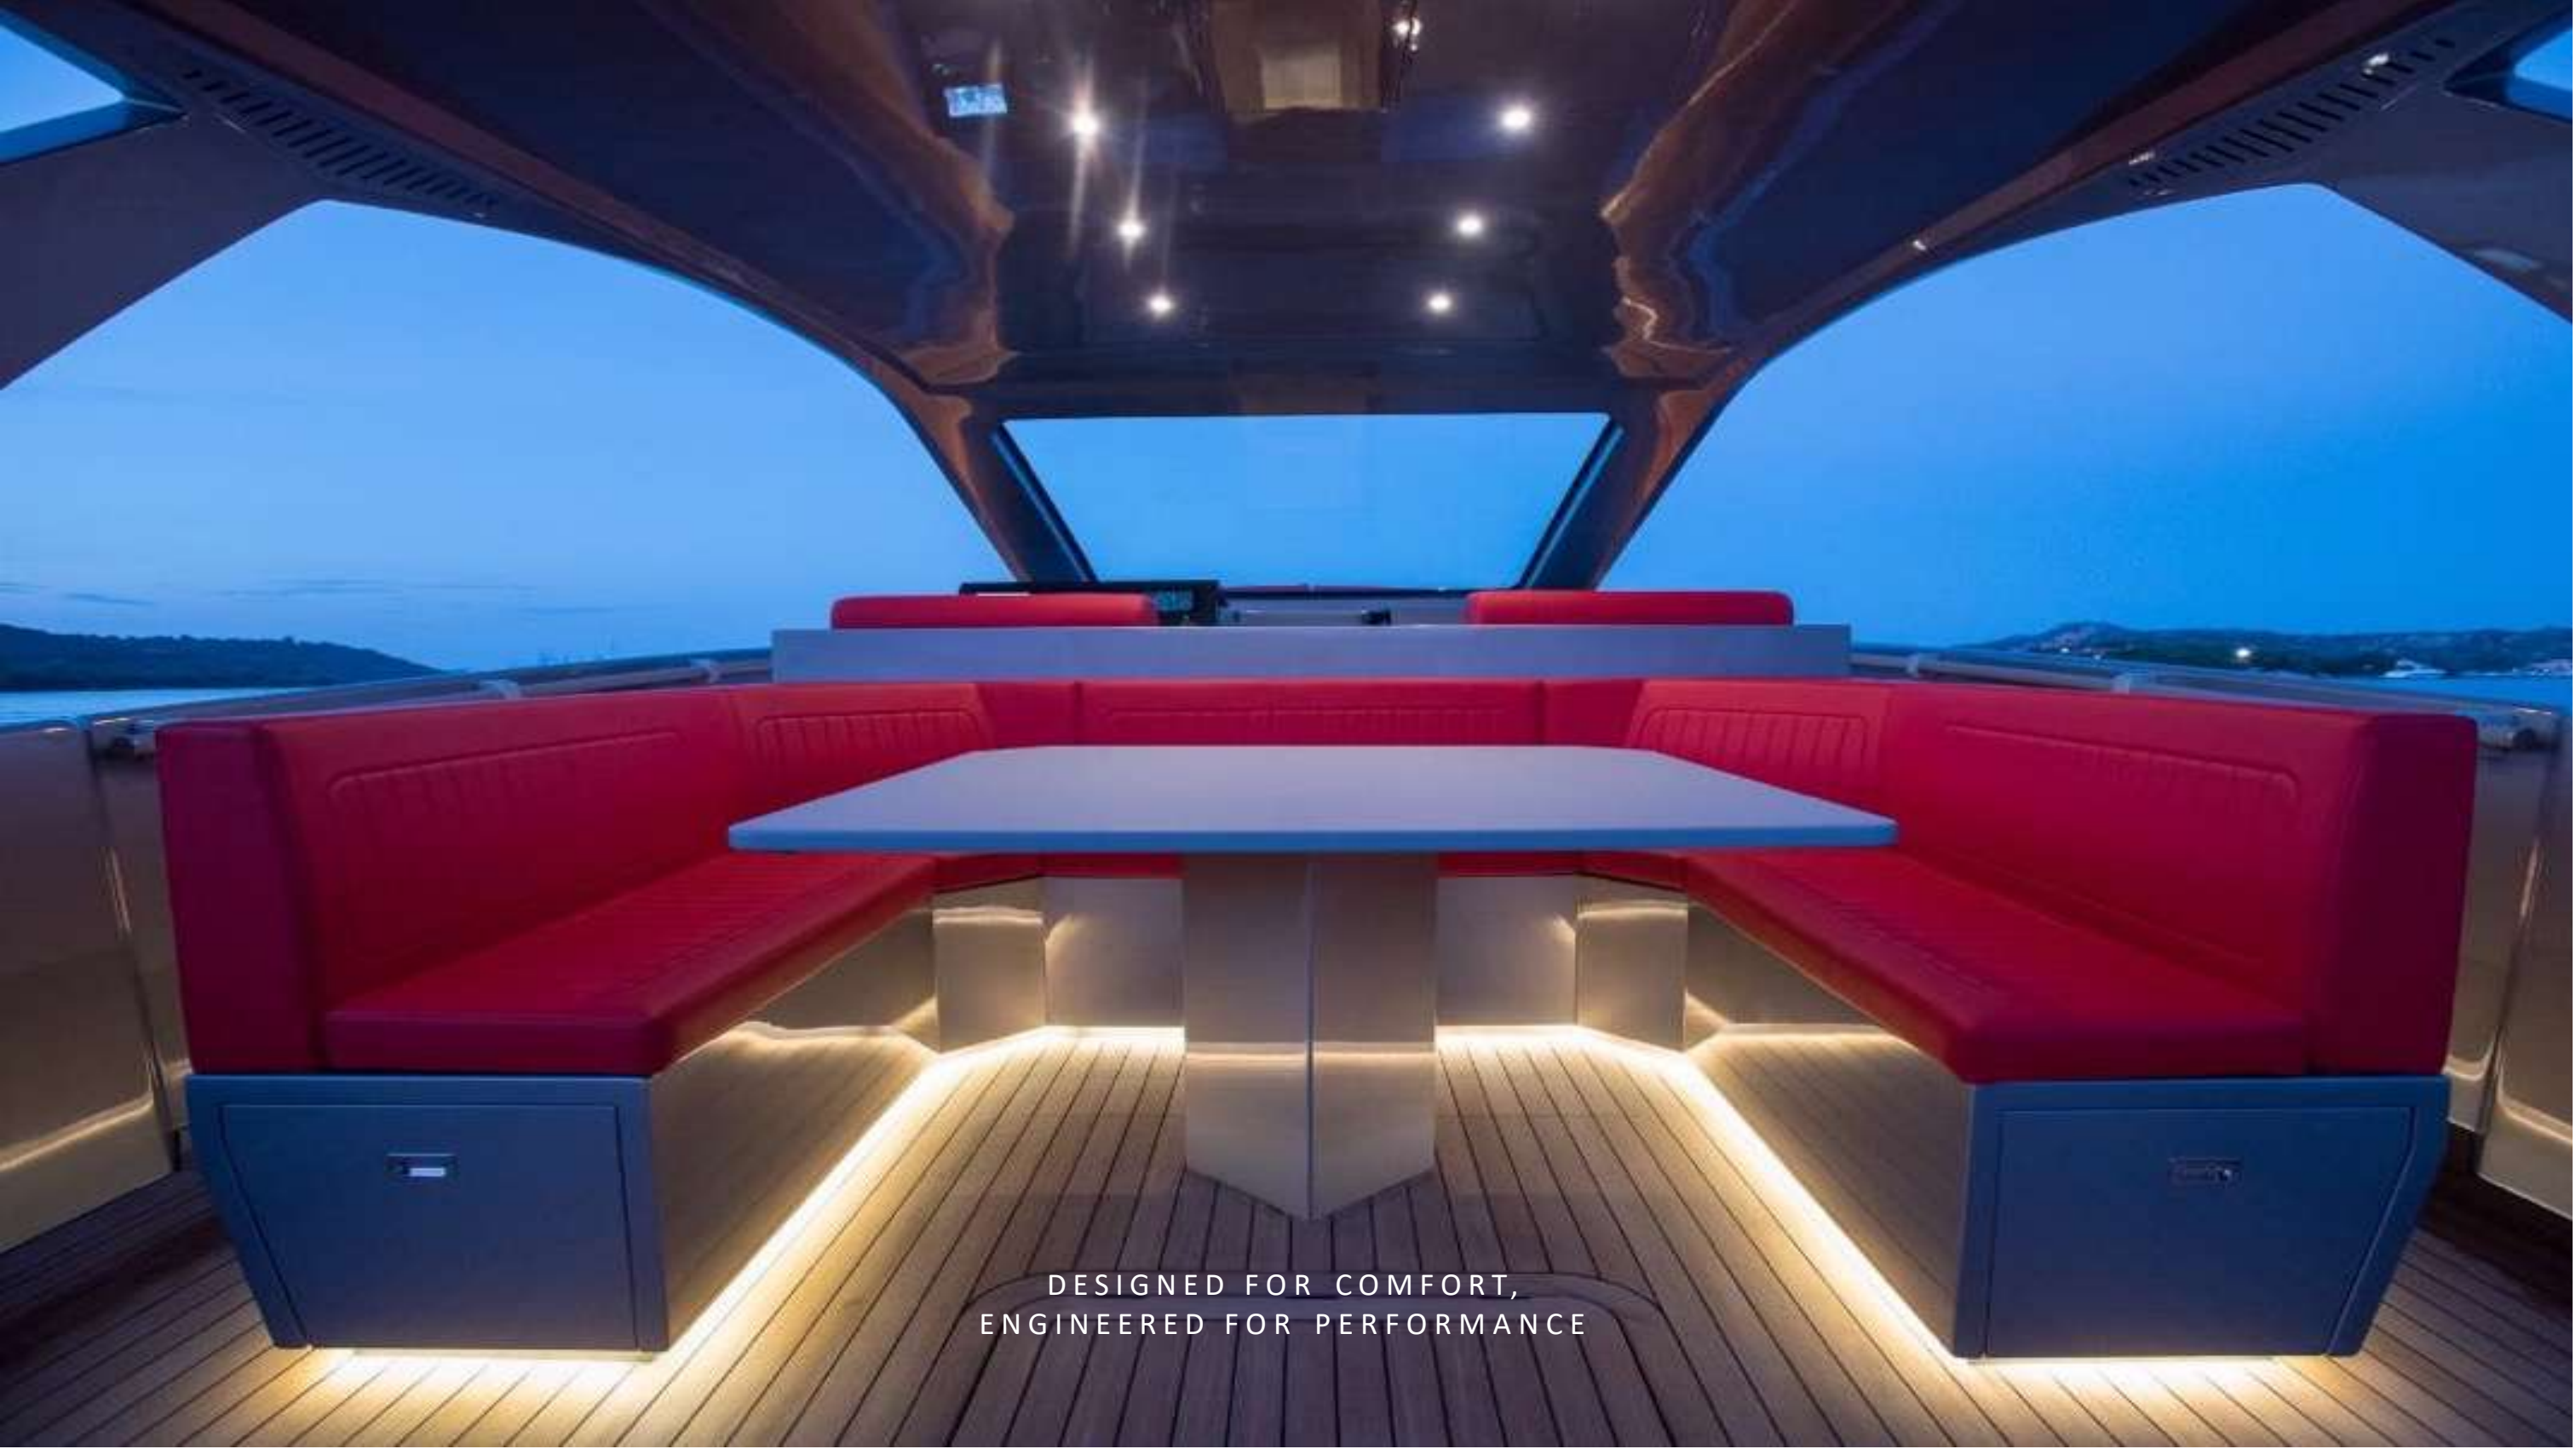

# APEX 60

INSPIRED BY OUR LOVE OF THE SEA,  
OUR BOATS ARE DESIGNED FOR THOSE WHO SHARE OUR PASSION AND ENJOY LIFE TO THE FULL.

DESIGNED FOR COMFORT,  
ENGINEERED FOR PERFORMANCE

## DESIGN FEATURES

Fully automatic stern boarding passarelle / stepladder that can be inclined up to 45 degrees upwards and downwards

Removable carbon standing shower pole on deck with automated water connection

Submarine anchor

Optional extra solar shade for rear sunbed