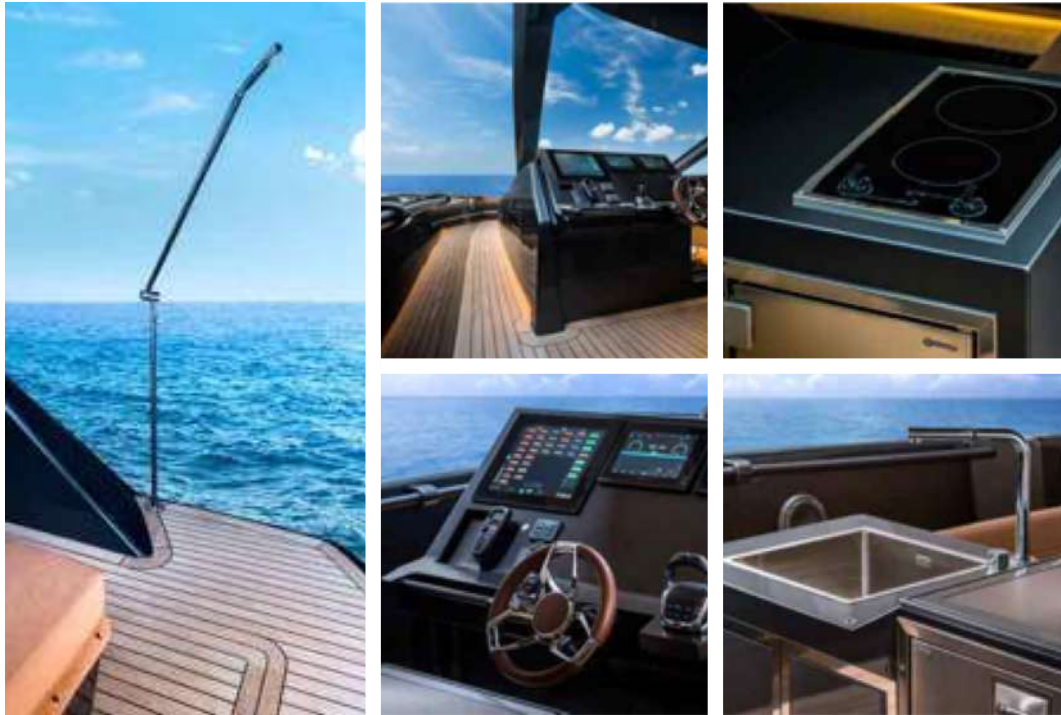

## DESIGN FEATURES

Fully automatic stern boarding passarelle / stepladder that can be inclined up to 45 degrees upwards and downwards

Removable carbon standing shower pole on deck with automated water connection

Kitchenette fully equipped with fridge, ice maker, teppanyaki hot plate, sink and ample storage

✧ Separate hardware back-up for main system controls

✧ 220v AC outlet

✧ Hard top with integrated photovoltaic panels for charging and maintenance of service batteries

Submarine anchor

Optional extra solar shade for rear sunbed