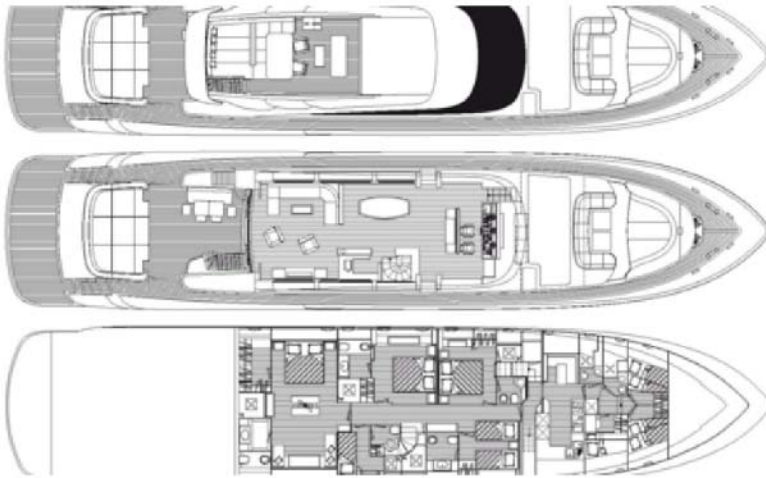

AB YACHT 116

COMFORT ELEGANCE

Top of the range, in terms of size and prestige, available for even day charters in the Emerald Coast. The AB YACHT reaches out to unmatched levels: aggressive look, unique lines, amazing power, **elegance**, **comfort** and ample and generous spaces, personalised onboard services. Words cannot really describe the dream you will be living on board. Born to beguile, the AB 116 is intended for a **selected few**.

LAYOUT AND EQUIPMENT

- **1 cabina armatoriale** con bagno en-suite, cabina armadio e zona salotto privato, situata a centro barca;
 - **2 cabine VIP** con bagno en-suite, **1 cabina doppia** con bagno indipendente e **1 cabina singola** con bagno;
 - Area **equipaggio** indipendente;
 - **Tender** on garage, Hard-Top.
-
- **1 Master Cabin** with en-suite bathroom, walk-in closet and private lounge area, located amidships;
 - **2 VIP Cabins** with en-suite bathrooms located on portside, **1 twin cabin** with en-suite bathroom and **1 single cabin** with en-suite bathroom;
 - Separate **crew area**.
 - **Tender** on garage, Hard-Top.

CATEGORY: <i>CATEGORIA:</i>	Open/Hard Top <i>Open/Hard Top</i>
SHIPYARD/MODEL: <i>CANTIERE/MODELLO:</i>	Ab Yachts 116 <i>Ab Yachts 116</i>
LENGTH: <i>LUNGHEZZA:</i>	36 metri <i>36 meters</i>
BEAM: <i>LARGHEZZA:</i>	7,2 metri <i>7,2 meters</i>
ENGINES: <i>MOTORI:</i>	MTU M93 3x16v 2400Hp <i>MTU M93 3x16v 2400Hp</i>
PASSENGERS CAPACITY: <i>PORTATA OSPITI:</i>	12 <i>12</i>
CREW: <i>EQUIPAGGIO:</i>	6 (Comandante, 3 Hostess & 2 Marinai) <i>6 (Captain, 3 Hostess & 2 Sailors)</i>